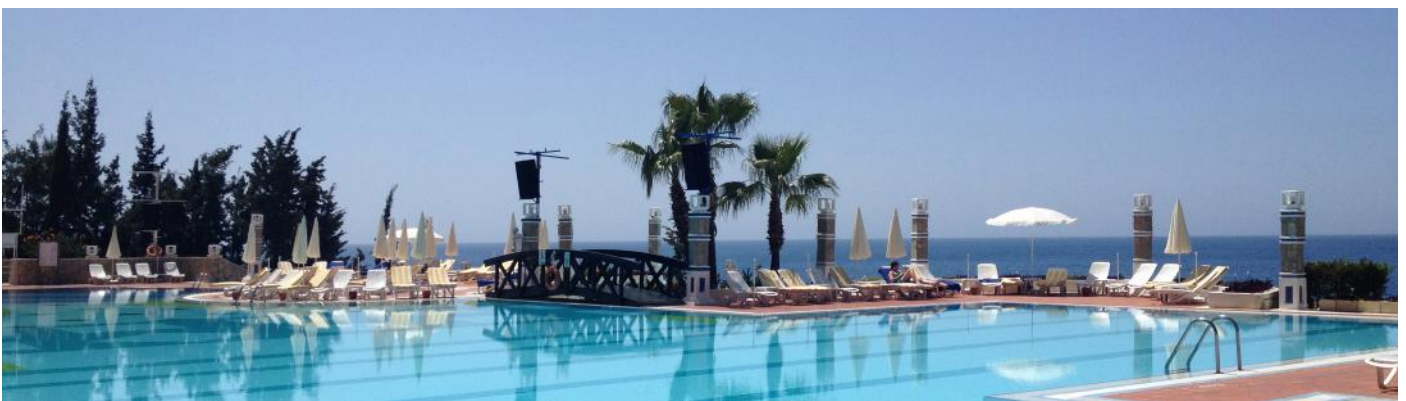

TURKEY - OLUDENIZ

LIBERTY LYKIA - VILLAGE (Open to All)

ALL INCLUSIVE

Departure Date	Return Date	Cost Per Person	Single Occupancy Supplement
24th April	1st May	£799pp	£60
1st May	8th May	£849pp	£80
8th May	15th May	£869pp	£80
15th May	22nd May	£899pp	£80
22nd May	29th May	£999pp	£145
25th September	2nd October	£899pp	£90
2nd October	9th October	£849pp	£90
9th October	16th October	£799pp	£90

19x Astro Turf Tennis Courts

12x Swimming Pools
1x Beach

8x Restaurants

50 Minutes from Dalaman Airport