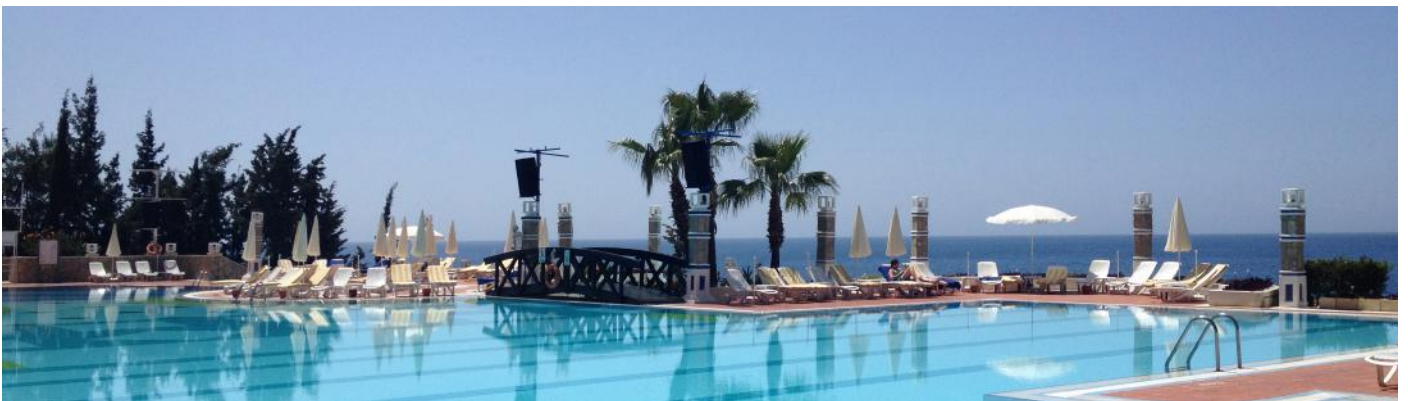

TURKEY - OLUDENIZ

LIBERTY LYKIA - VILLAGE (Open to All)

ALL INCLUSIVE

Departure Date	Return Date	Cost Per Person	Single Occupancy Supplement
24th April	1st May	£799pp	£60
1st May	8th May	£849pp	£80
8th May	15th May	SOLD OUT	SOLD OUT
15th May	22nd May	£899pp	£80
22nd May	29th May	£999pp	£145
25th September	2nd October	£899pp	£90
2nd October	9th October	£849pp	£90
9th October	16th October	£799pp	£90

19x Astro Turf Tennis Courts

12x Swimming Pools
1x Beach

8x Restaurants

50 Minutes from Dalaman Airport